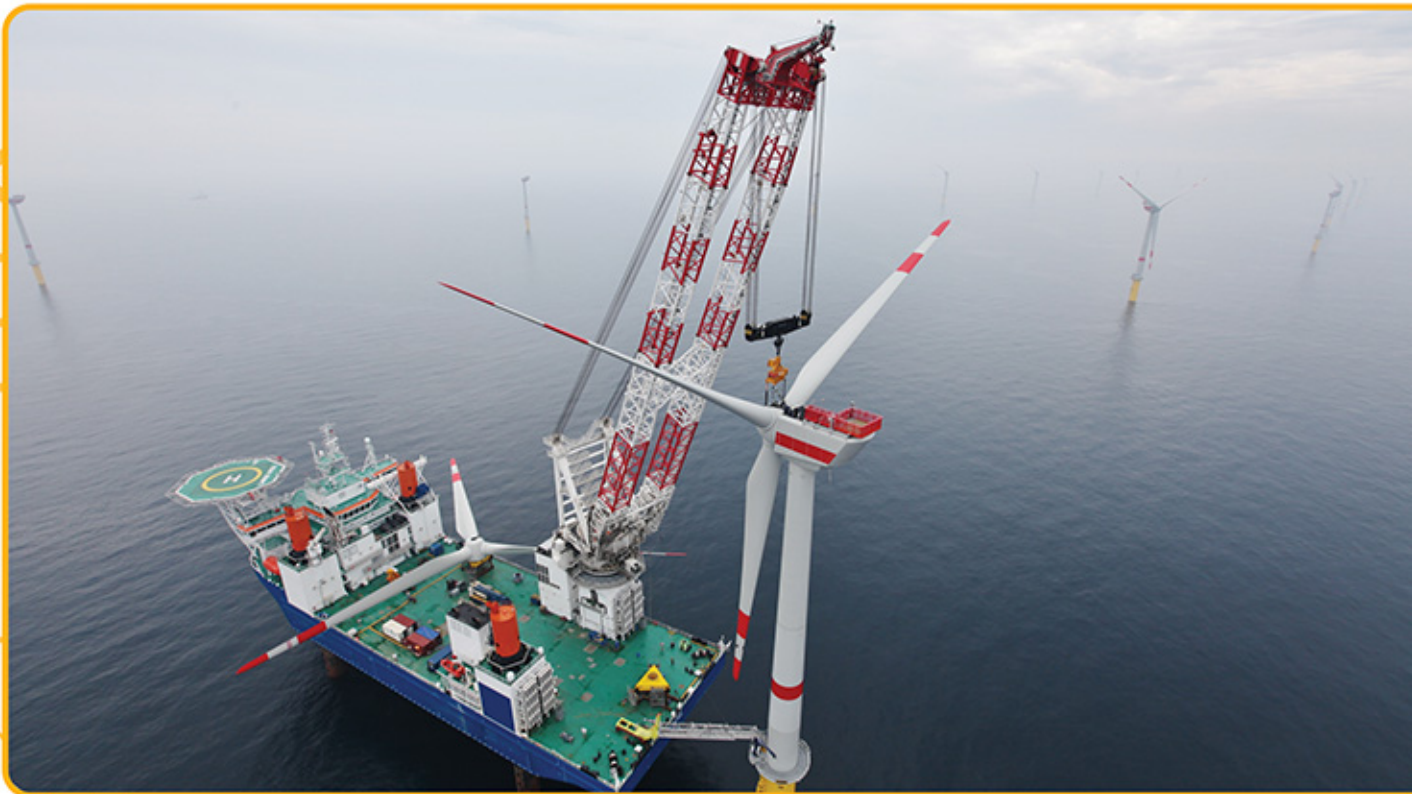

NOVA-XXL

HETRONIC
CENTRAL BALTIC

TECHNICAL SALES SHEET

Transmitter Type: NOVA-XXL

- **Housing Style:**
Ergonomically designed housing
- **Weight:**
2.4kg (5lbs) typical depending on configuration
- **Display:**
4.3" color TFT display
- **Environmental Protection:**
IP 65 (Exceeds Nema 12/13)
- **Transmitter Options:**
Configurable: joysticks, paddle levers,
Toggle switches, push buttons, key sw., STOP
Video Feedback Option available
- **Output:**
Depend of customers specifications
- **Frequency:**
419MHz, 429MHz, 434MHz, 447MHz, 458MHz, 480MHz, 868MHz, 1216 MHz
- **RF Unit:**
Type CS synthesized with multiple frequencies
- **Power (RF Output):**
< 10 mW typical, can be customized to suit application
- **Typical Operating Range:**
up to 700 m (2296 ft) video with repeaters
- **Baud Rate:**
Up to 4800 bps depending on application
- **Safety:**
20-bit programmable address concept
with up to 1 million combinations
Active and passive Stop function
Parity & Checksum
- **Temperature Range:**
-40 ... +70°C (-40 ... +158°F)
- **Humidity Range:**
0 - 97% maximum non-condensing
- **Response Time:**
Less than 100 msec

The cutting-edge NOVA XXL 4.3 is the flag-ship of the field proven NOVA series of Radio Remote Control transmitters. The XXL 4.3 offers the latest machine-to-man interface technology with a 4.3" TFT color display, tilt-sensors in the handle for improved safety, a new lithium ion battery pack for extended use and real-time data capability.

The NOVA XXL 4.3 is designed with Hetric rugged dependability and ergonomics that provides room for up to 16 proportional functions. Customer options include dual-axis joysticks (digital or proportional), linear levers as well as toggle switches and LED's.